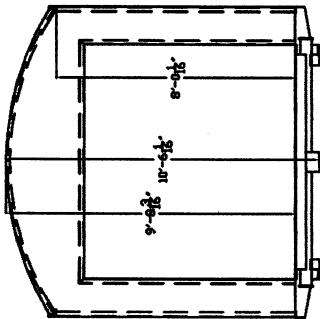

10'-5"

UNLESS OTHERWISE SPECIFIED:
1. DIMENSIONAL TOLERANCE ± 1/16"
2. DECIMAL TOLERANCE ± 0.03
3. ANGLES TOLERANCE ± 2.0"
CORNER RADIUS .03
DIMENSIONS IN INCHES

PROPRIETARY
This drawing and the information contained herein is the property of CRG Boler Systems. It is not to be copied or reproduced in any manner without written permission from CRG Boler Systems.

	HOUSES BOLLERS - Feed Water Systems www.crgbolersystems.com	3408 Generator House	SHEET 1 OF 2
	151501-003 DODDIA, TEXAS SALES & SERVICE	DRAWING NO: