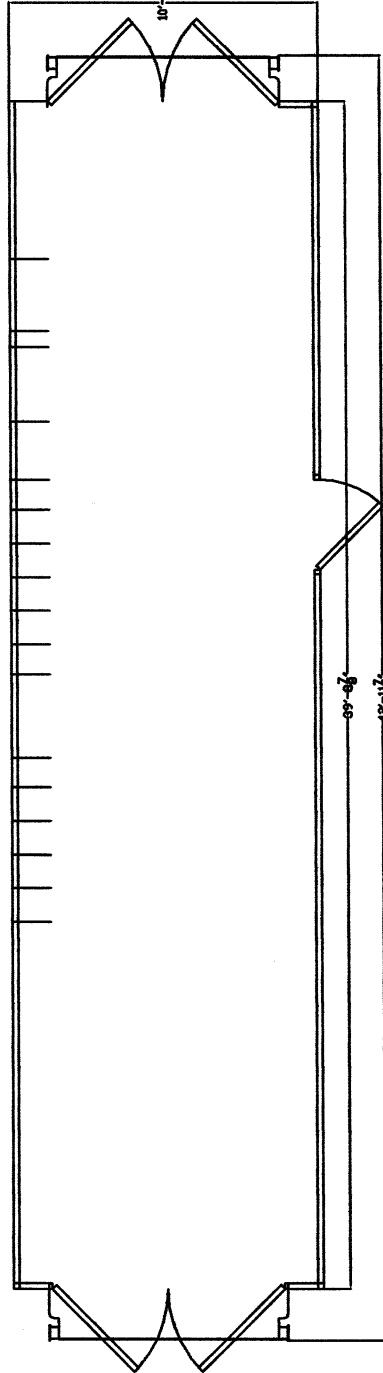

UNLESS OTHERWISE SPECIFIED:
1. DIMENSIONAL TOLERANCE ± 1/16"
2. DECIMAL TOLERANCE ± 0.03
3. ANGLES TOLERANCE ± 2.0"
CORNER RADIUS .03
DIMENSIONS IN INCHES

PROPRIETARY
This drawing and the information contained herein is the property of CRG Boler Systems. It is not to be copied or reproduced in any manner without written permission from CRG Boler Systems.

	HOUSES BOLLERS - Feed Water Systems www.crgbolersystems.com	3408 Generator House	SHEET 1 OF 2
	151501-003 DODDIA, TEXAS SALES & SERVICE	DRAWING NO: